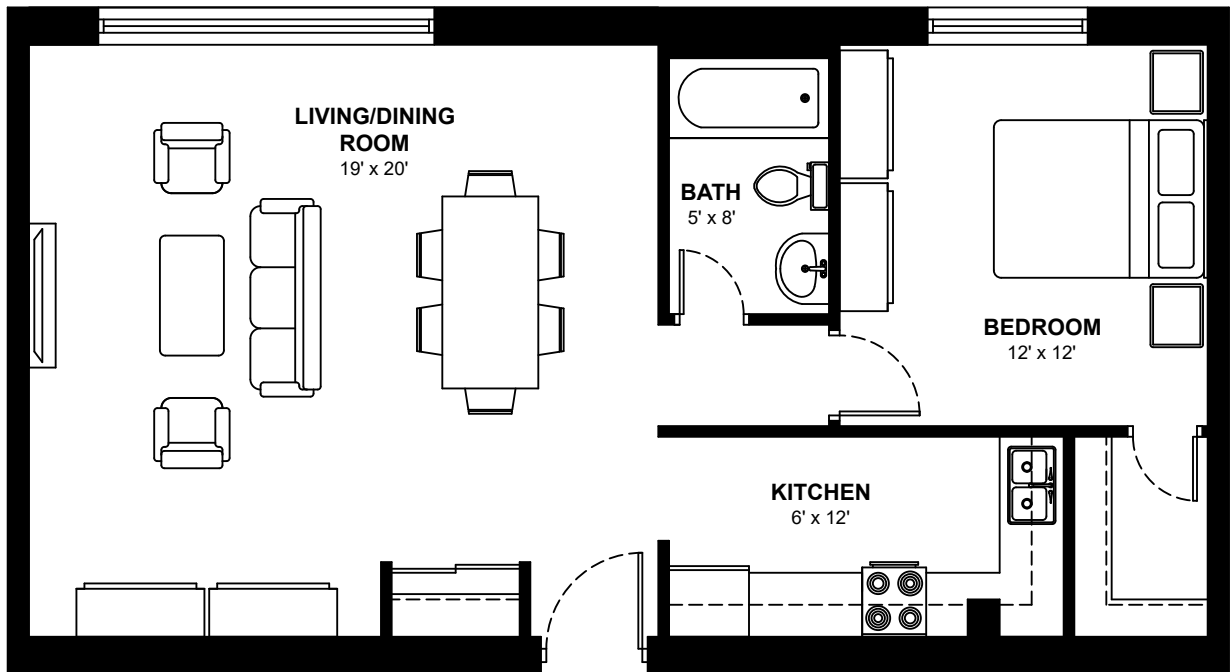

MORNINGSIDE

205 & 207 Morningside Ave, Scarborough

One Bedroom Apartments

Approximately 677 sq. ft.

These floor plans are representative only. All dimensions are approximate.